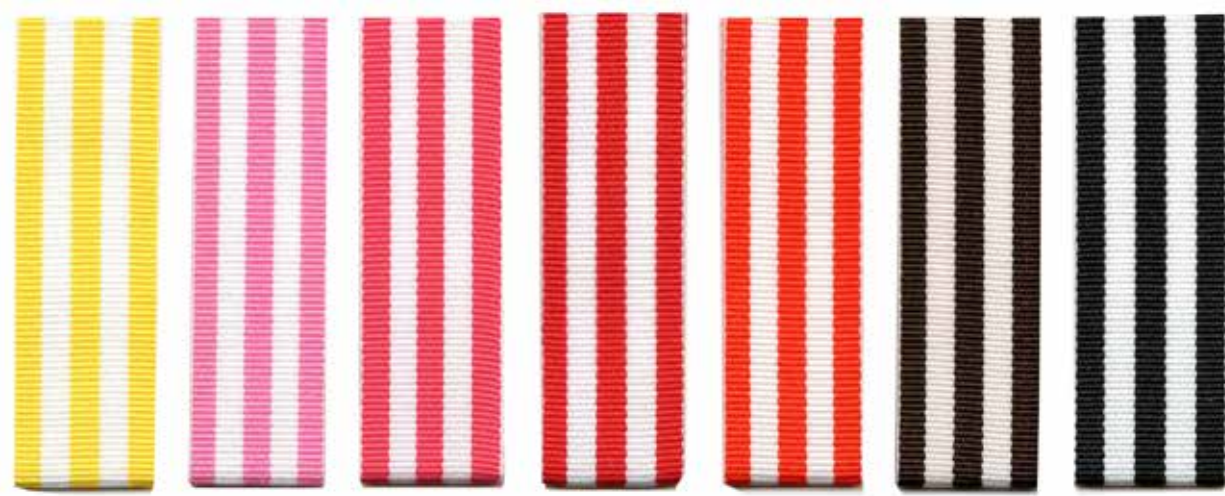

995 Grosgrain Stripes

605
Yellow
(N/A in 2 1/4")

22
Pink
(N/A in 2 1/4")

708
Geranium
(5/8" & 7/8" only)

609
Red

620
Orange
(N/A in 2 1/4")

523
Chocolate
(7/8" only)

613
Black