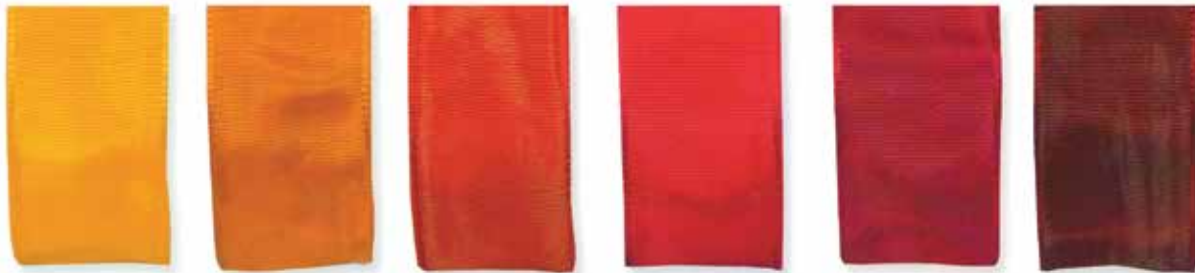

620 Mandarin   629 Tangerine   923 Wild Poppy   609 Red   919 Holiday Red   935 Wine