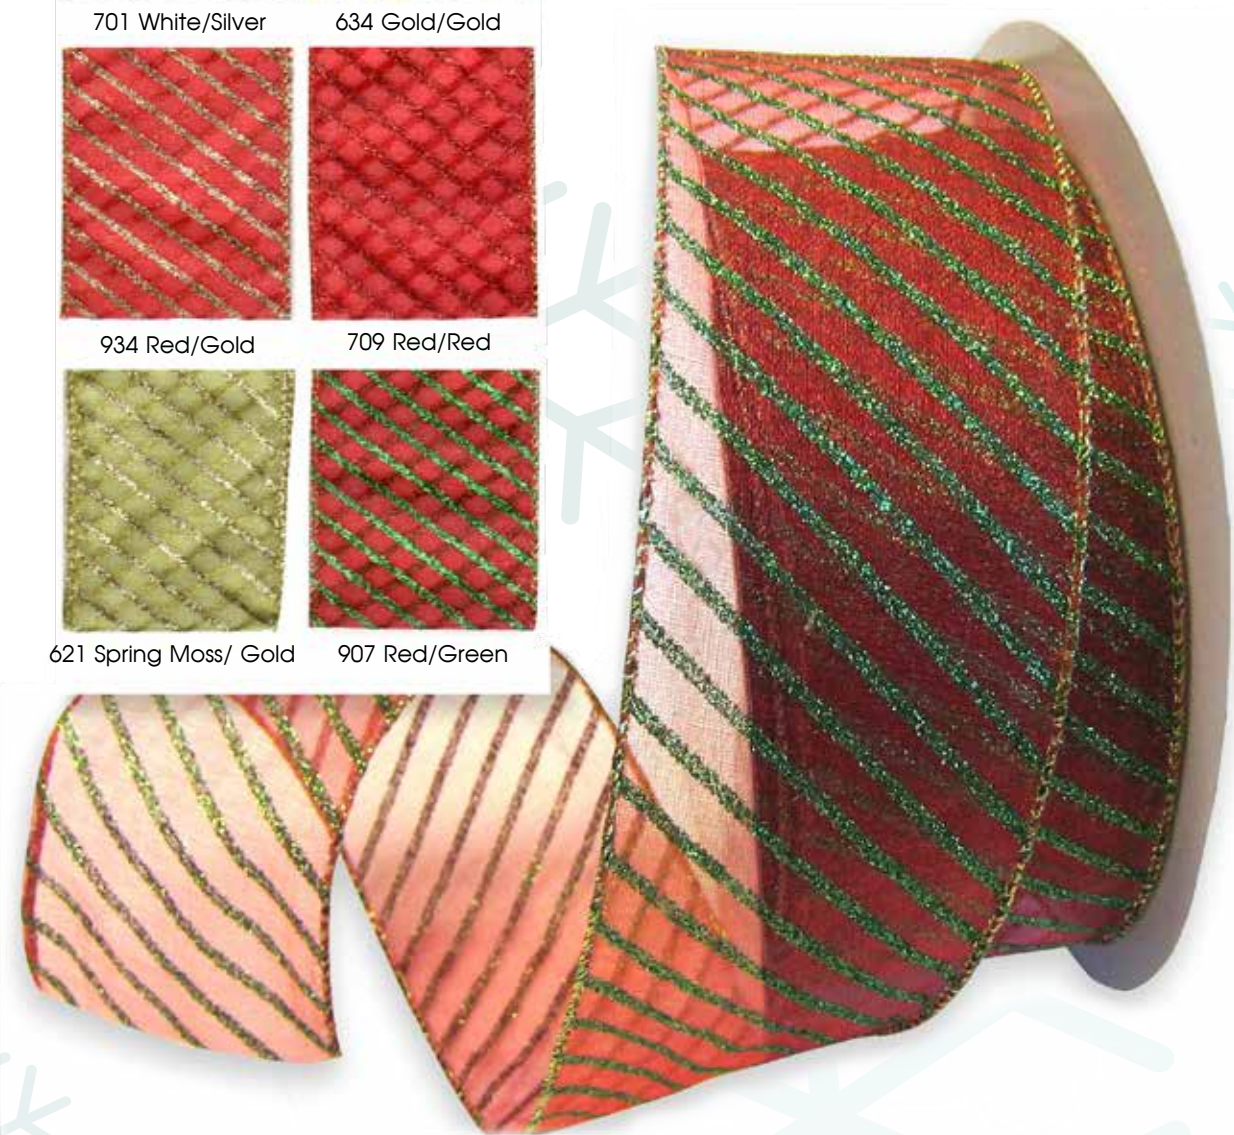

7418 Stripes (wired)

7418.60/50
2 1/2" x 50 yards