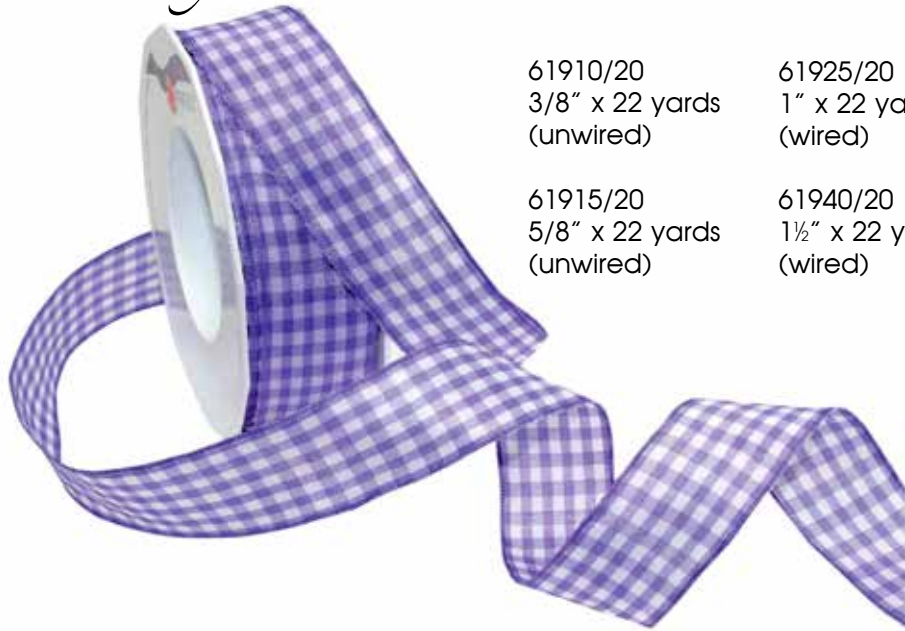

619 Vichy (gingham)

61910/20
3/8" x 22 yards
(unwired)

61925/20
1" x 22 yards
(wired)

61915/20
5/8" x 22 yards
(unwired)

61940/20
1 1/2" x 22 yards
(wired)